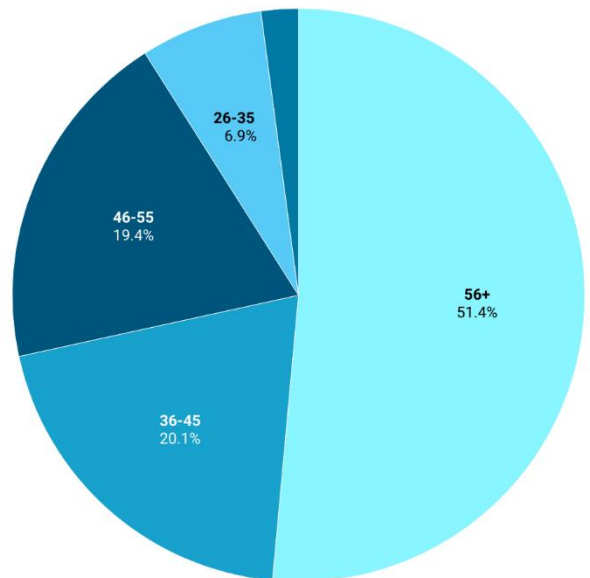

BELCONNEN COMMUNITY COUNCIL

Building a stronger community

Belconnen Community Council: Hawker Woolworths Community Survey Demographics

What suburb do you live in?	
Cook	0.7%
Evatt	0.7%
Hawker	59.7%
Holt	0.7%
Macquarie	0.7%
Page	3.5%
Scullin	9.0%
Strathnairn	0.7%
Weetangera	24.3%
<i>This question was optional and not answered by all respondents</i>	

What is your gender identity?

Female Male Prefer not to say

This question was optional and not answered by all respondents

Chart: The Belconnen Community Council • Source: Belconnen Community Council Survey • Created with Datawrapper

What is your age range?

56+ 36-45 46-55 26-35 16-25

This question was optional and not answered by all respondents

Chart: The Belconnen Community Council • Source: Belconnen Community Council Survey • Created with Datawrapper