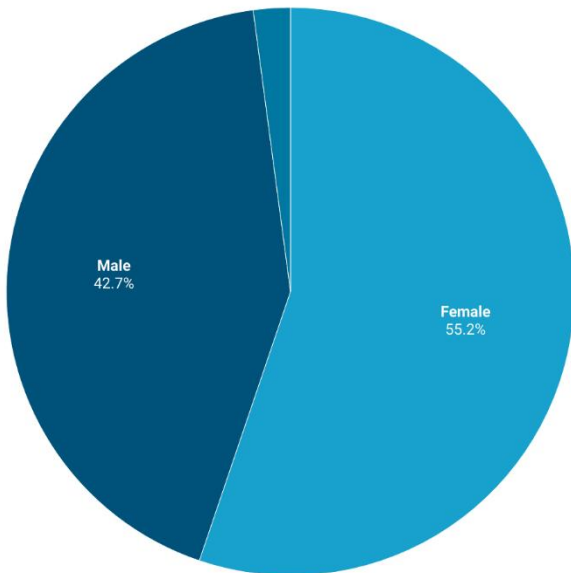

BELCONNEN COMMUNITY COUNCIL

Building a stronger community

Belconnen Community Council: Hawker Woolworths Community Survey Demographics

What suburb do you live in?	
Cook	0.7%
Evatt	0.7%
Hawker	59.7%
Holt	0.7%
Macquarie	0.7%
Page	3.5%
Scullin	9.0%
Strathnairn	0.7%
Weetangera	24.3%
<i>This question was optional and not answered by all respondents</i>	

What is your gender identity?

Female Male Prefer not to say

This question was optional and not answered by all respondents

Chart: The Belconnen Community Council • Source: Belconnen Community Council Survey • Created with Datawrapper

What is your age range?

56+ 36-45 46-55 26-35 16-25

This question was optional and not answered by all respondents

Chart: The Belconnen Community Council • Source: Belconnen Community Council Survey • Created with Datawrapper